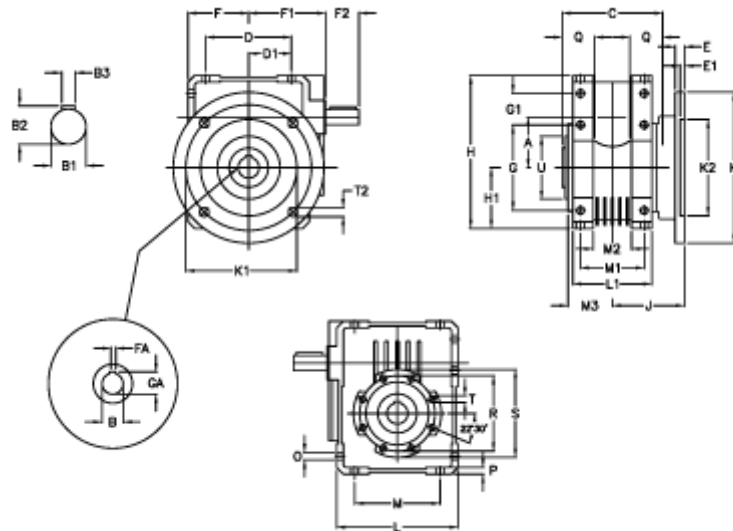

Article number: 3922110056500

Description: Worm gear with solid input shaft
W 110UFC1-56-HS unassembled

Measures

A = 110.10	Description = W110UFC-xx-P80 B5	G1 = 58.0	L = 250	Q = 45
B = 42	E = 20	GA = 45.3	L1 = 143	R = 165
B1 = 25	E1 = 12	H = 308.0	M = 184	S = 200
B2 = 28.0	F = 125.0	H1 = 125.0	M1 = 115	T = M12x19
B3 = 8	F1 = 157.0	J = 131.5	M2 = 69	T2 = 13.0
C = 155	F2 = 60	K = 280	M3 = 73.0	U = 130
D = 174.0	FA = 12	K1 = 230	O = 14.0	
D1 = 82.0	G = 184	K2 = 170	P = 14	